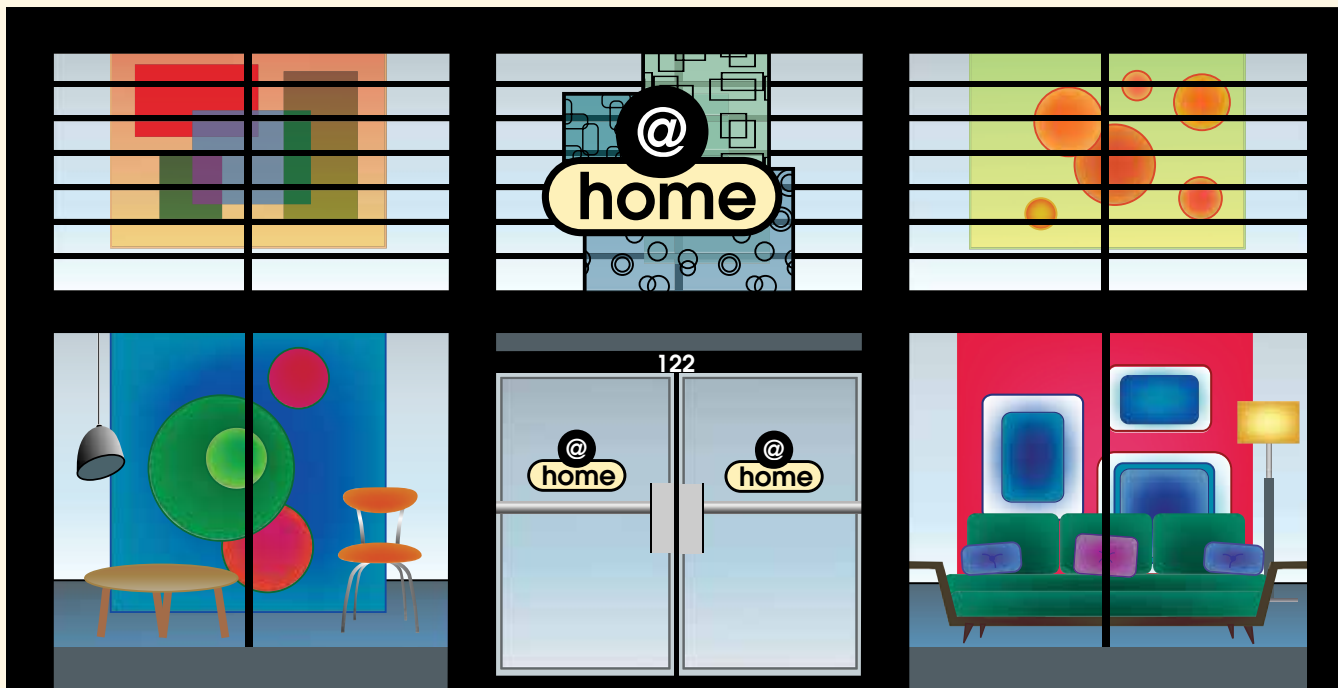

DESIGN

Print

Concept | Design
Modern Home Store

MICHELE KOHSE

ART DIRECTION | DESIGN

PRINT | FILM | WEB

T: 310.649.1431

mkohse@ca.rr.com

www.michelekohse.com